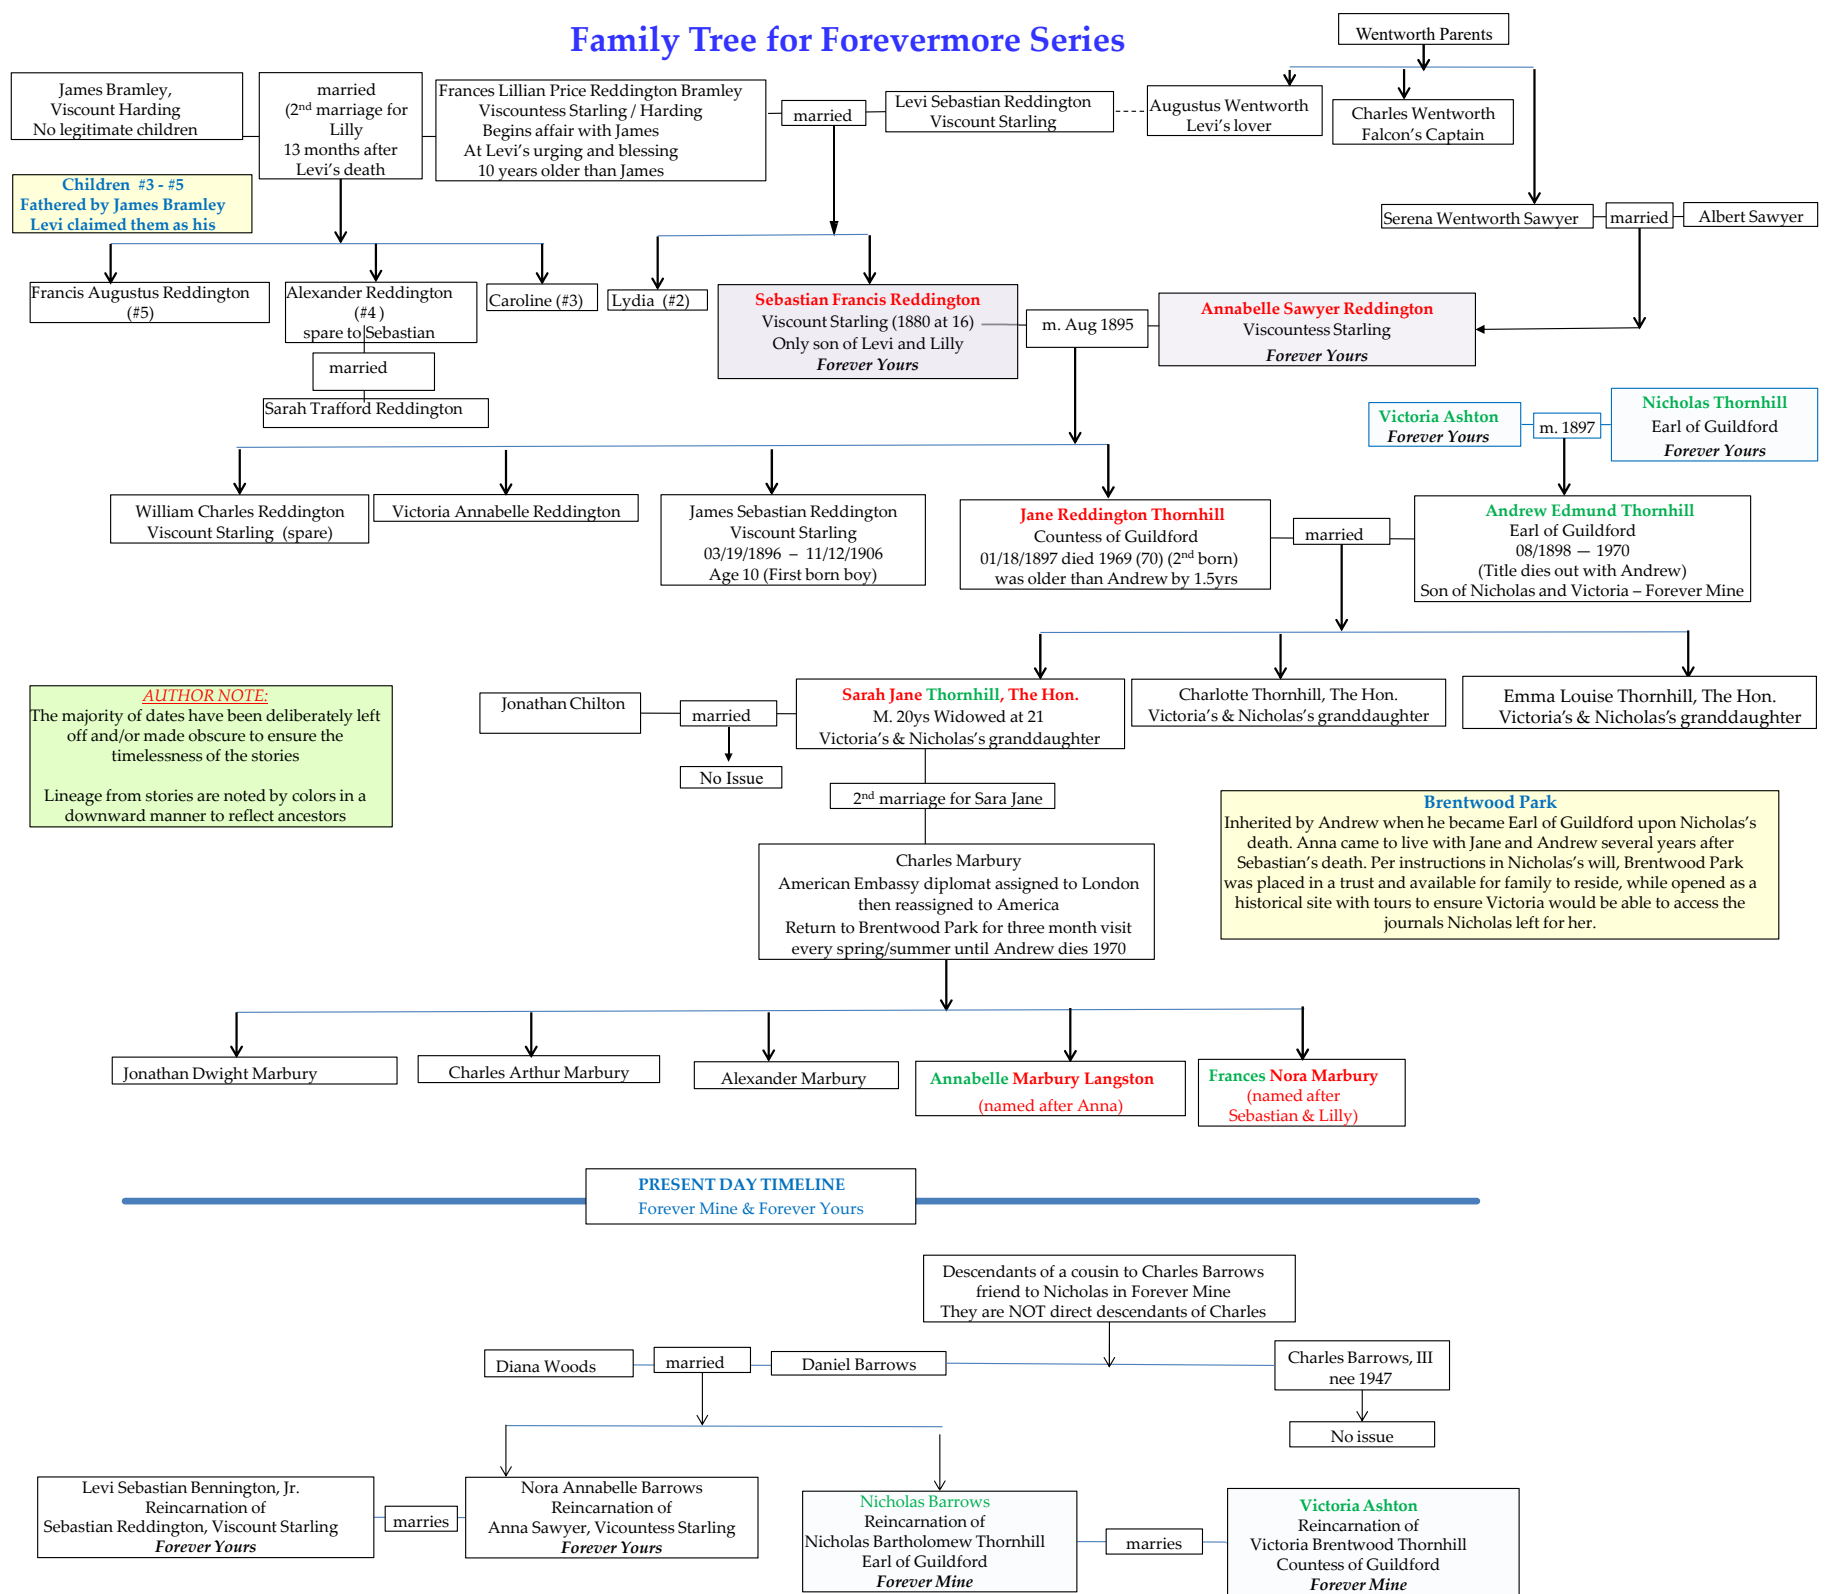

# Family Tree for Forevermore Series

**AUTHOR NOTE:**  
The majority of dates have been deliberately left off and/or made obscure to ensure the timelessness of the stories

Lineage from stories are noted by colors in a downward manner to reflect ancestors